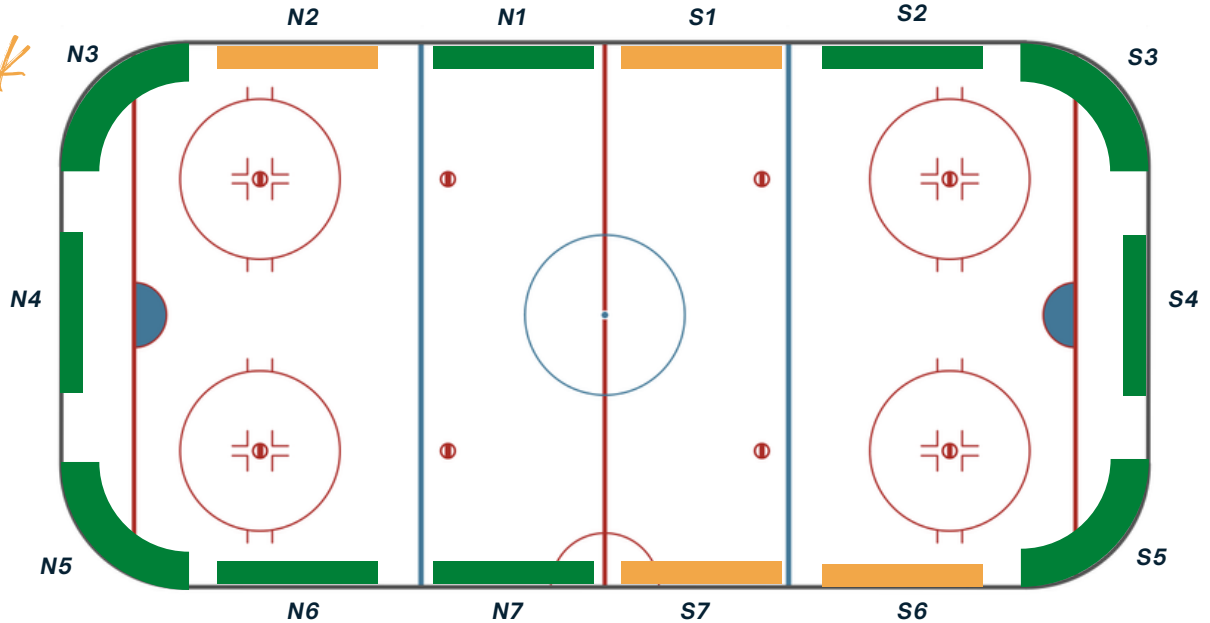

MILLRISE COMMUNITY RINK ADVERTISING

book your rink board now!

Contact:
Casey Hughes
Millrise Community Association
engagement@millrise.org
403-874-8674

Available
Unavailable

*Availability is first come first served. Graphic updated Feb 2023.

COST & SPECIFICATIONS *All pricing includes design, materials & installation!*

Cost	Term	Placement	Material
$900	1 year	Rink Board	Vinyl Adhesive (1)
$2100 ($700 p/y)	3 years	Rink Board	Vinyl Adhesive (1)
$1000	1 year	Rink Board	DiBond (2)
$2200 ($730 p/y)	3 years	Rink Board	DiBond (2)

1. **PSA Vinyl:** Printed & Mounted DIRECTLY to Rink Boards On Drytac Polar Premium Vinyl w/ 12mil Laminate. 2 - 3 years outdoor durability. Non-reusable.
2. **Di-Bond:** PSA Vinyl Printed & Mounted to Di-Bond - screwed into Rink Boards Drytac Polar Premium Vinyl w/ 12 mil Laminate 3 - 5 years outdoor durability. Removable and reusable!

*if you buy a 1-3 year slot now, your ad will be extended through to April of the year your term is over.

Millrise Community Association will work with you to design your banner, select the appropriate materials (per the table to the left), print and install your ad. We've made it as easy as possible for you by following these simple steps:

1. **Placement**
   - Choose the placement of your ad per the graphic above.
2. **Design**
   - Provide us with vector graphics, logo and any branding specifications are required
   - Provide the messaging/content you would like on your sign
   - Ads can be up to the following dimensions:
     - Height: up to 36 inches
     - Width: up to 96 inches
3. **Printing**
   - Will be done by our local printing partner "Reputable Red Panda" at a discounted rate
   - Proofs will be provided for your approval
4. **Installation**
   - Your printed sign will be installed on the rink board of your choice

Printing & design by:

Contact: engagement@millrise.org to get started!